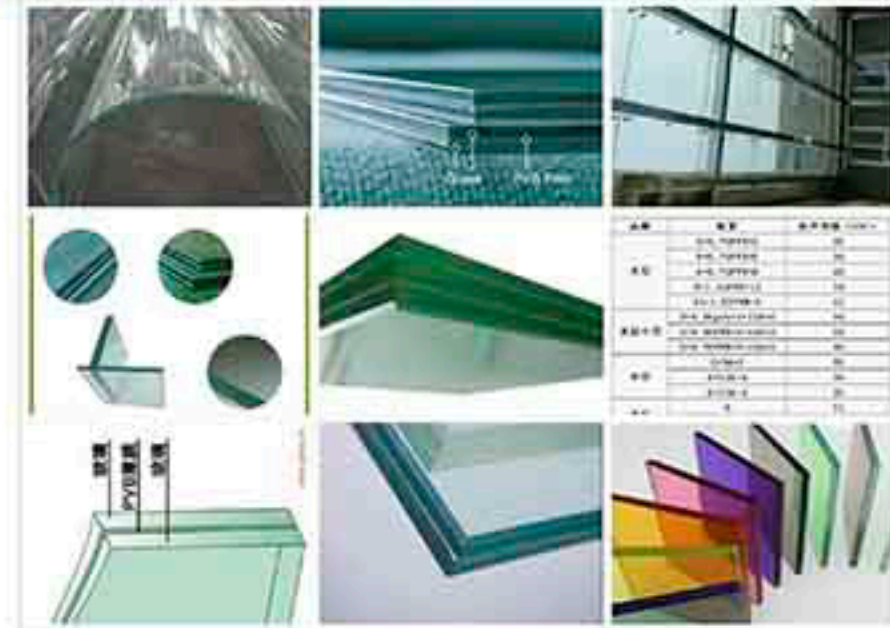

TOOLS

Welding wire

GLASS

We provide all kinds of high quality glass, including tempered glass, insulated glass, laminated glass, silkscreen tempered glass, heat-bending glass, curved tempered glass, low-E glass, coated glass, silver mirror glass, furniture glass, and so on. For more details, please contact us.